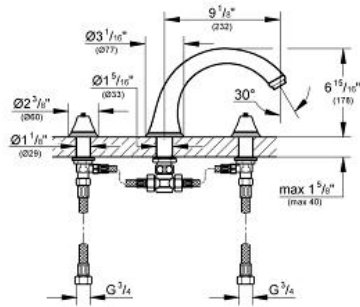

GENEVA
 Roman Bathtub Faucet
 MODEL # 25054000

Pure Freude
 an Wasser

Product Description:
 GENEVA
 Roman Bathtub Faucet

Standard Specification:

- 10" bath tub spout
- 1/2" valves
- Less handles - order Geneva Cross Handles (18 733) or Geneva Lever Handles (18 734) (sold separately)
- **GROHE StarLight** chrome finish